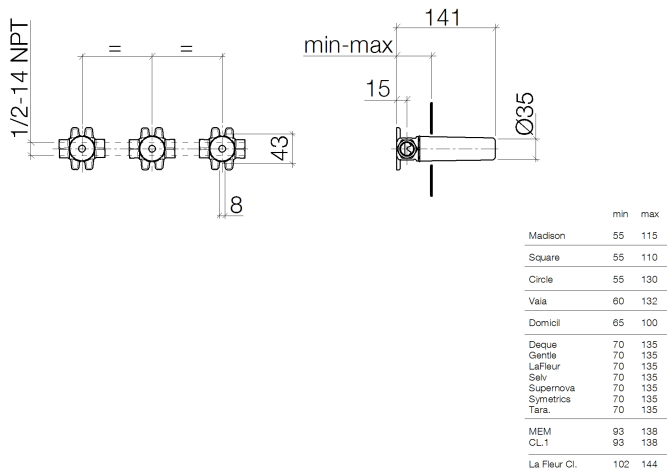

Concealed wall-mounted mixer variable positioning -

35 712 970

- red brass, lead-free
- 1/2" connection
- 3x sealing plug 1/2"
- 3x dust cover

Concealed wall-mounted mixer variable positioning -

35 712 970

Codes & Standards

ASME
A112.18.1/CSA
B125.1

Concealed wall-mounted mixer variable positioning -

35 712 970

Spare parts list

No.	Item Number	Name	Quantity used	Delivery time
1	04 31 20 037 00 90	plug	1	2
2	09 21 02 102 90	cap	3	2
3	04 31 20 006 00 90	plug	2	2