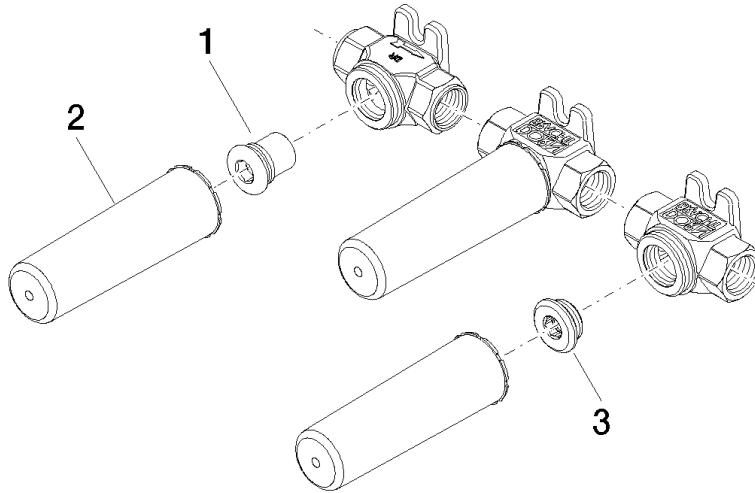

Concealed wall-mounted mixer variable positioning -

35 712 970

- red brass, lead-free
- 1/2" connection
- 3x sealing plug 1/2"
- 3x dust cover

Concealed wall-mounted mixer variable positioning -

35 712 970

Codes & Standards

ASME
A112.18.1/CSA
B125.1

Concealed wall-mounted mixer variable positioning -

35 712 970

Spare parts list

No.	Item Number	Name	Quantity used	Delivery time
1	04 31 20 037 00 90	plug	1	2
2	09 21 02 102 90	cap	3	2
3	04 31 20 006 00 90	plug	2	2